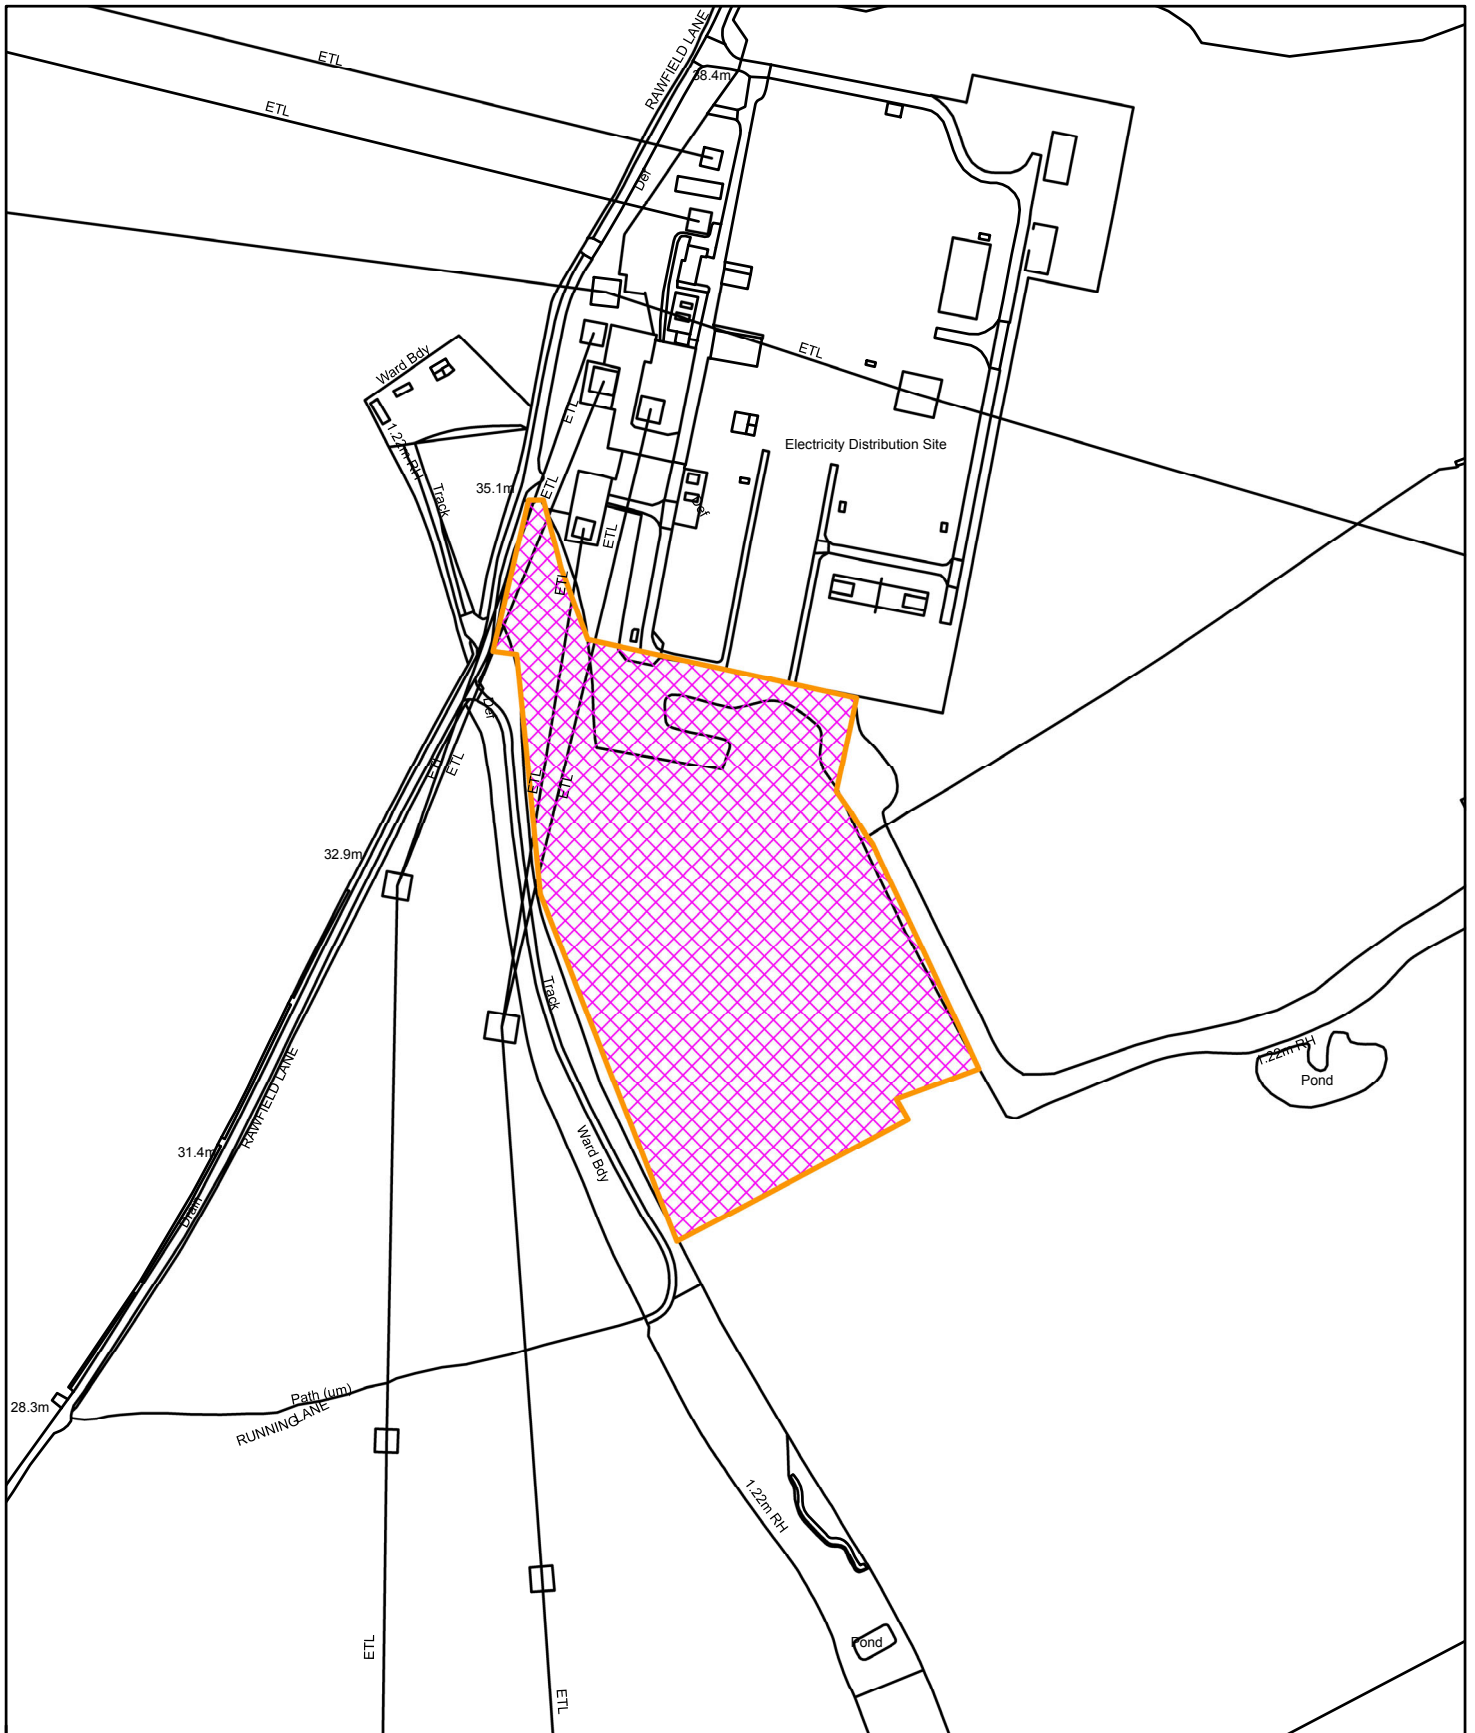

Land south of Electricity Substation, Rawfield Lane, Fairburn
2021/0789/FULM

Reproduced from the Ordnance Survey mapping with the permission of Her Majesty's Stationary Office. Unauthorised reproduction infringes Crown Copyright and may lead to prosecution or civil proceedings © Crown Copyright
Selby District Council Licence No. 100018656
This copy has been produced specifically for Planning and Building Control purposes only.
No further copies may be made.

N
1:4,000